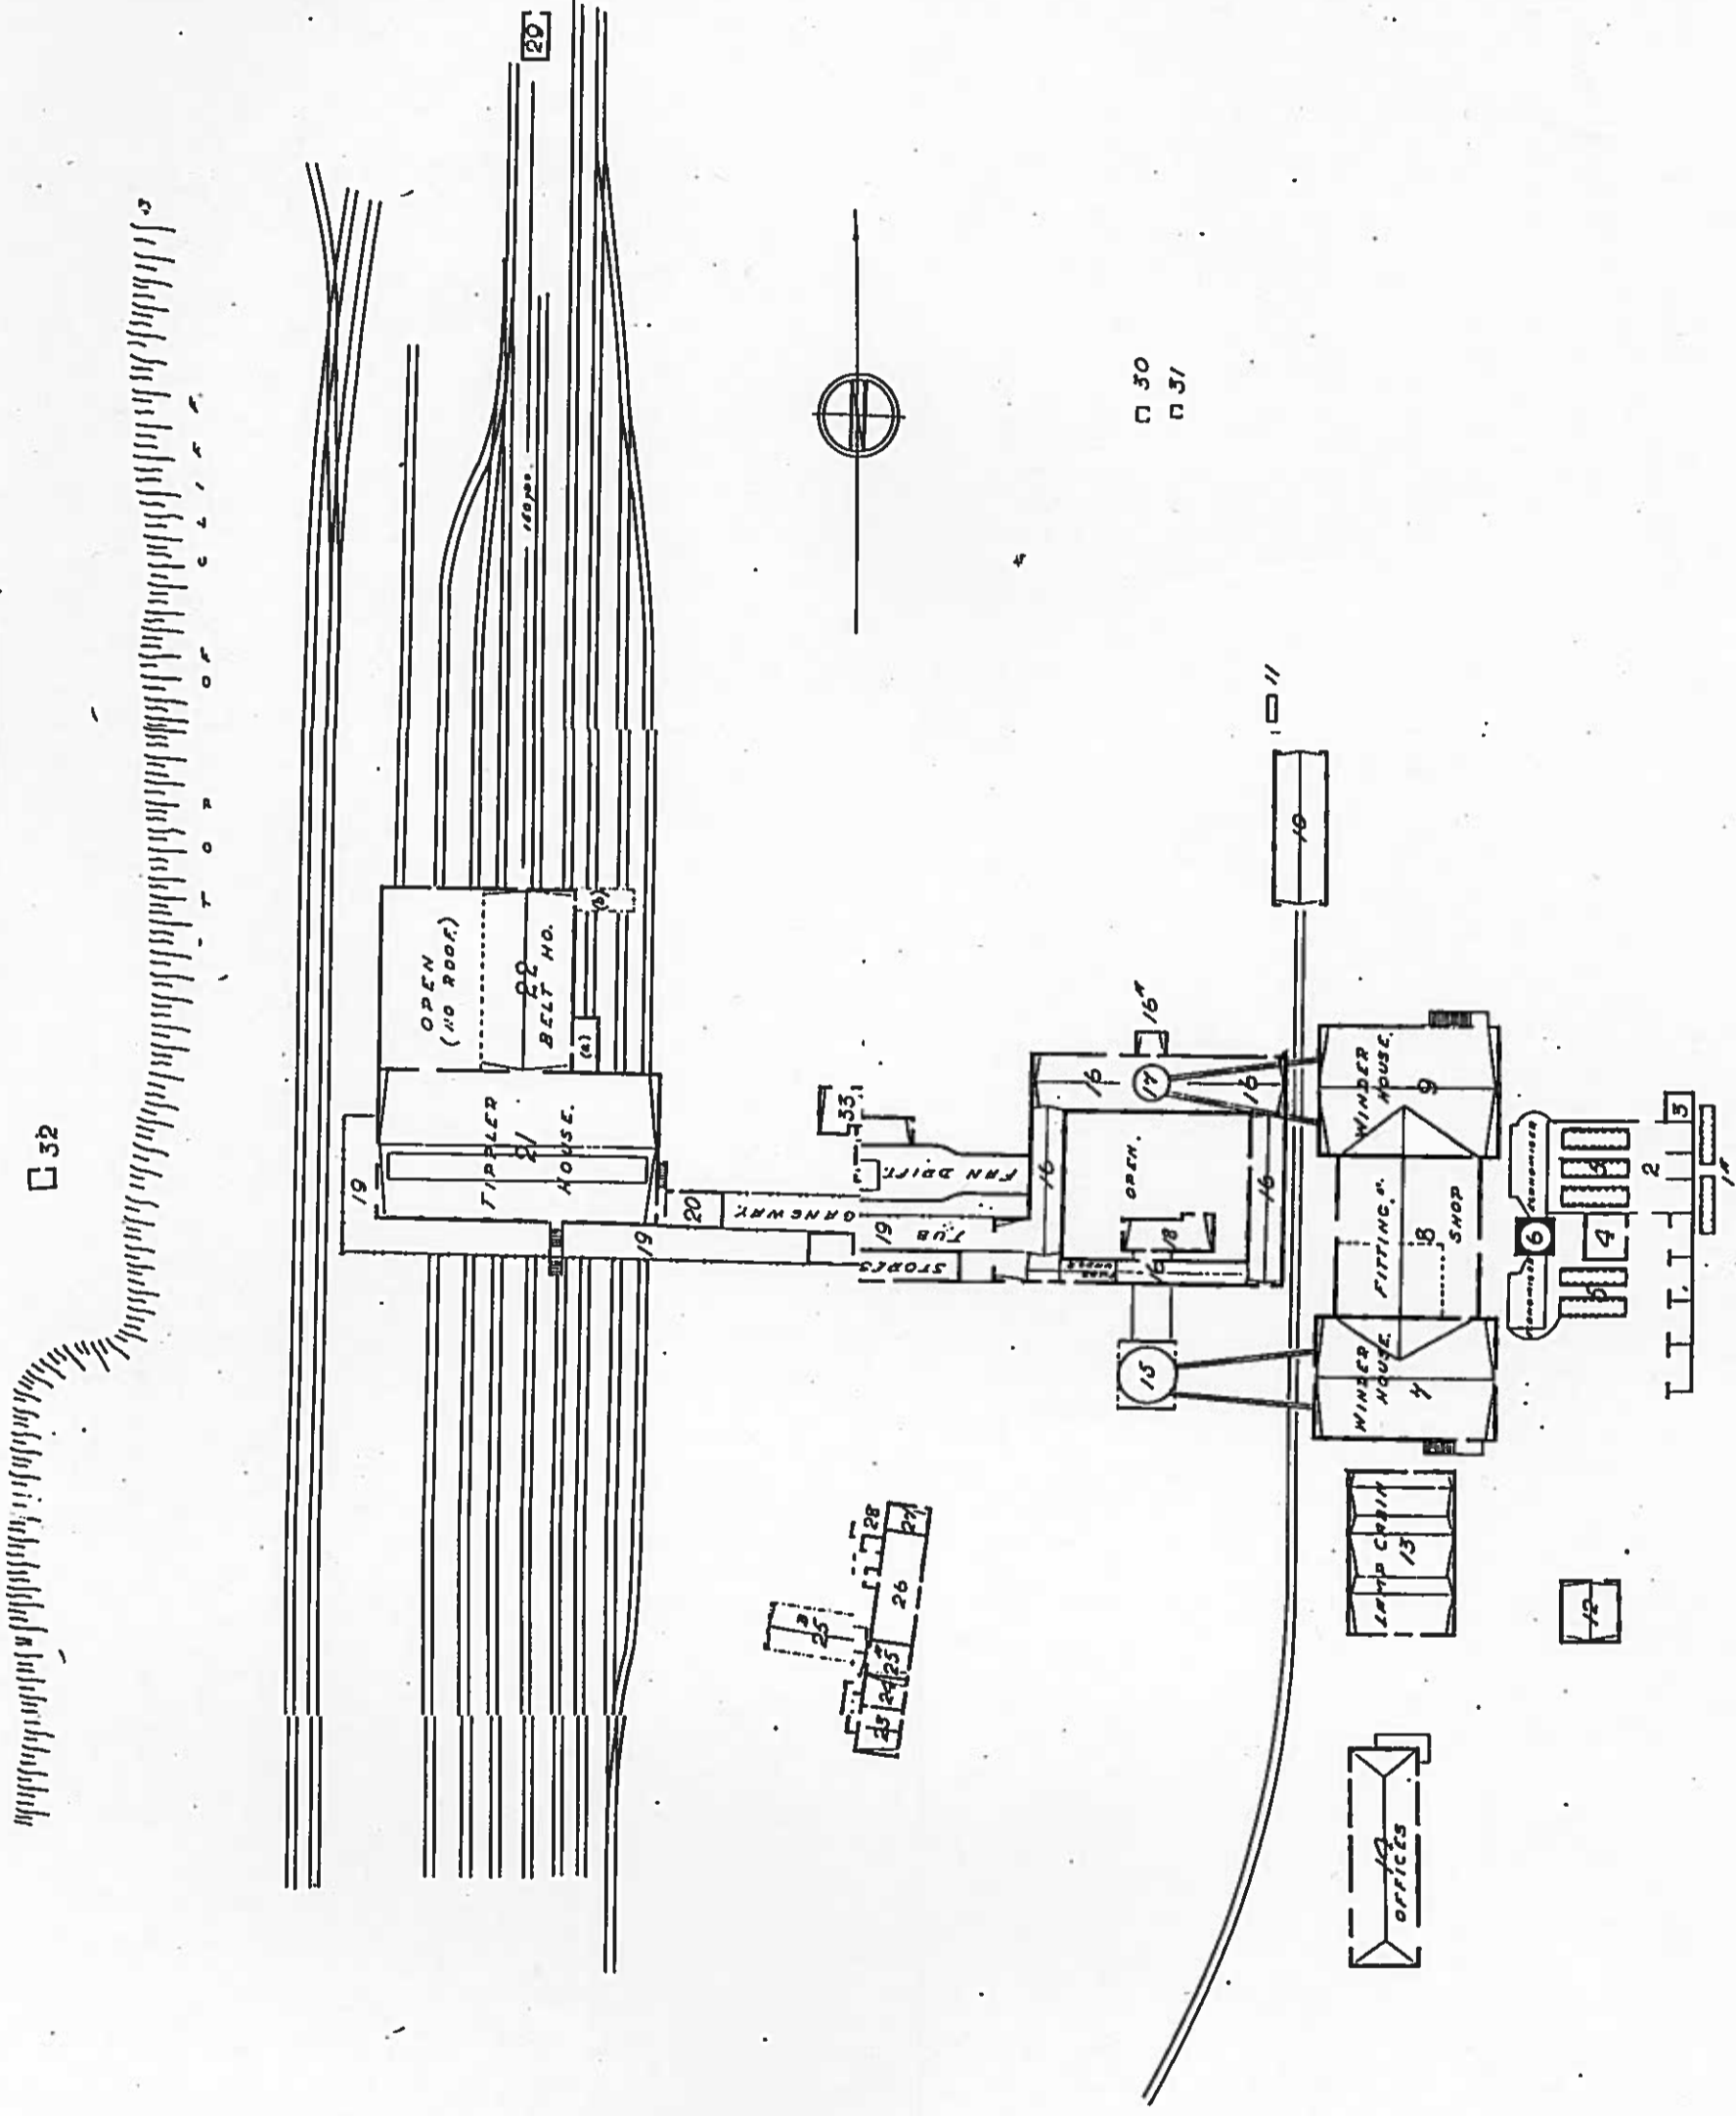

THE PRIESTMAN COLLIERIES, LTD. HAIG PIT, WHITEHAVEN.

SEA SHORE.

18.17 Am. to Br. 2 1/2 1/2 P.B.X